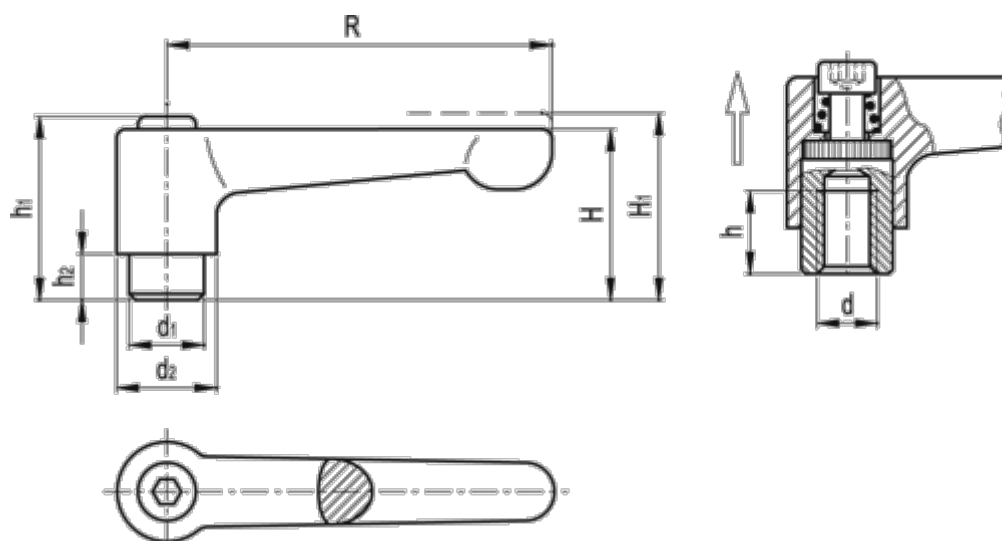

Article number: 20082496

Description: E+G Adjustable handle
GN 302-63-M6-OS, orange

Measures

$d = M6$

$R = 63$

$d_1 = 13.5$

Weight (g) = 74

$d_2 = 17.5$

$h = 11$

$H = 28.5$

$h_1 = 31.0$

$H_1 = 32.5$

$h_2 = 6.5$